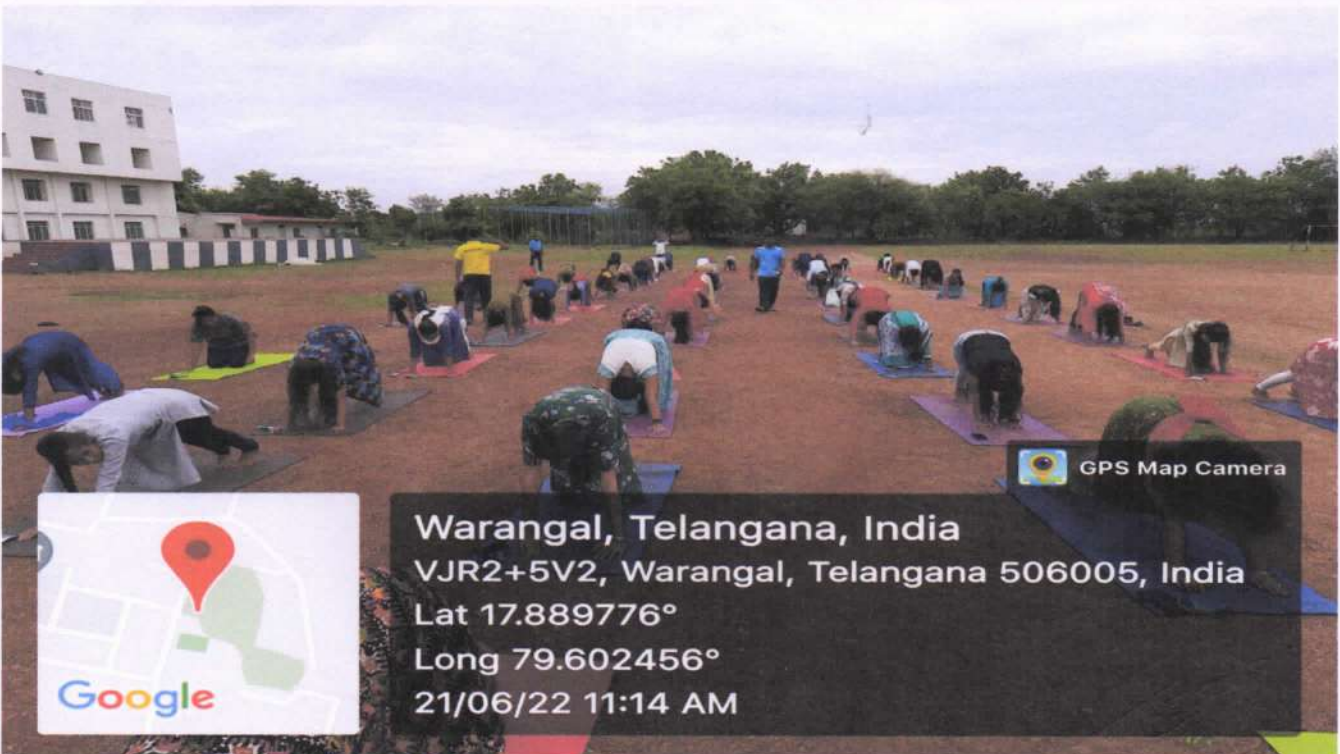

YOGA DAY CELEBRATIONS

Josey
Principal
Vaagdevi Pharmacy College
Bollikunta, Warangal - 506 005