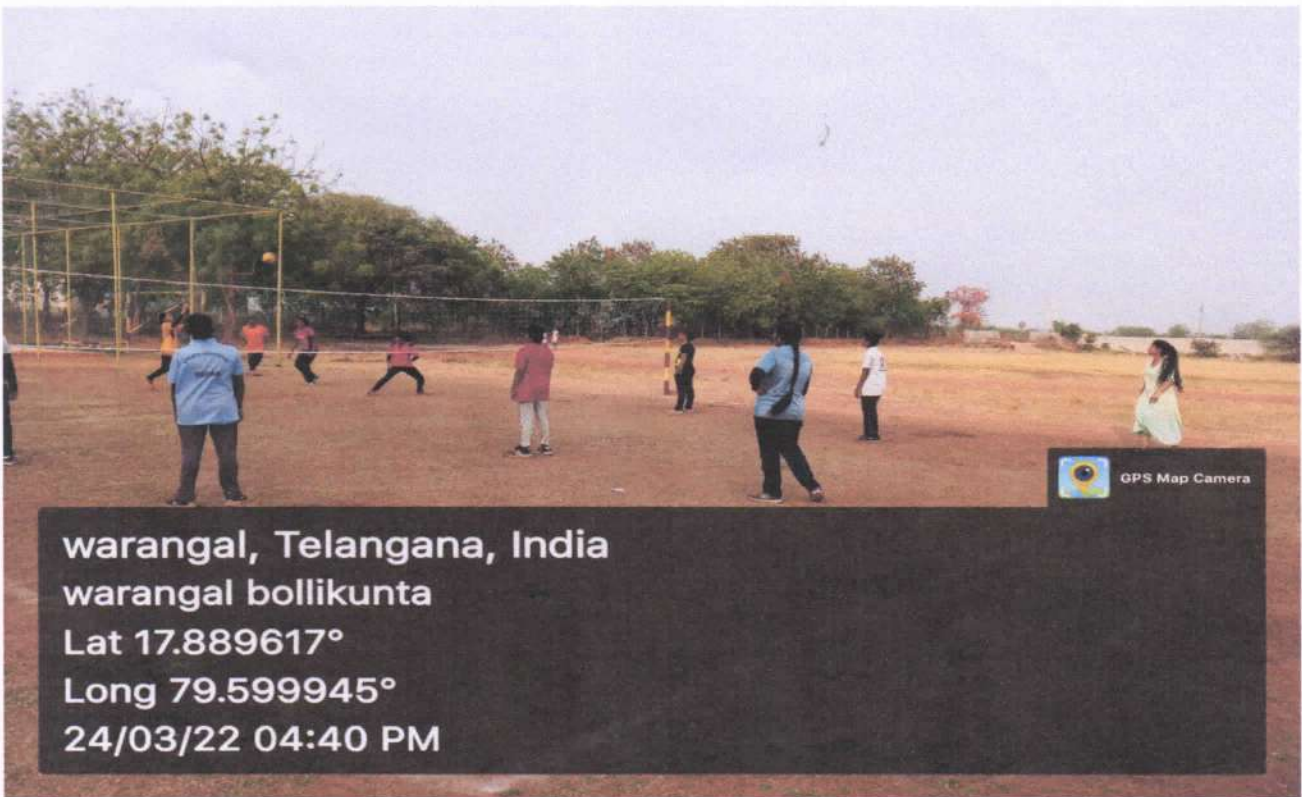

VOLLY BALL

warangal, Telangana, India
warangal bollikunta
Lat 17.889617°
Long 79.599945°
24/03/22 04:40 PM

Principal
Vaagdevi Pharmacy College
Bollikunta, Warangal - 506 005

Viswambhara Educational Society