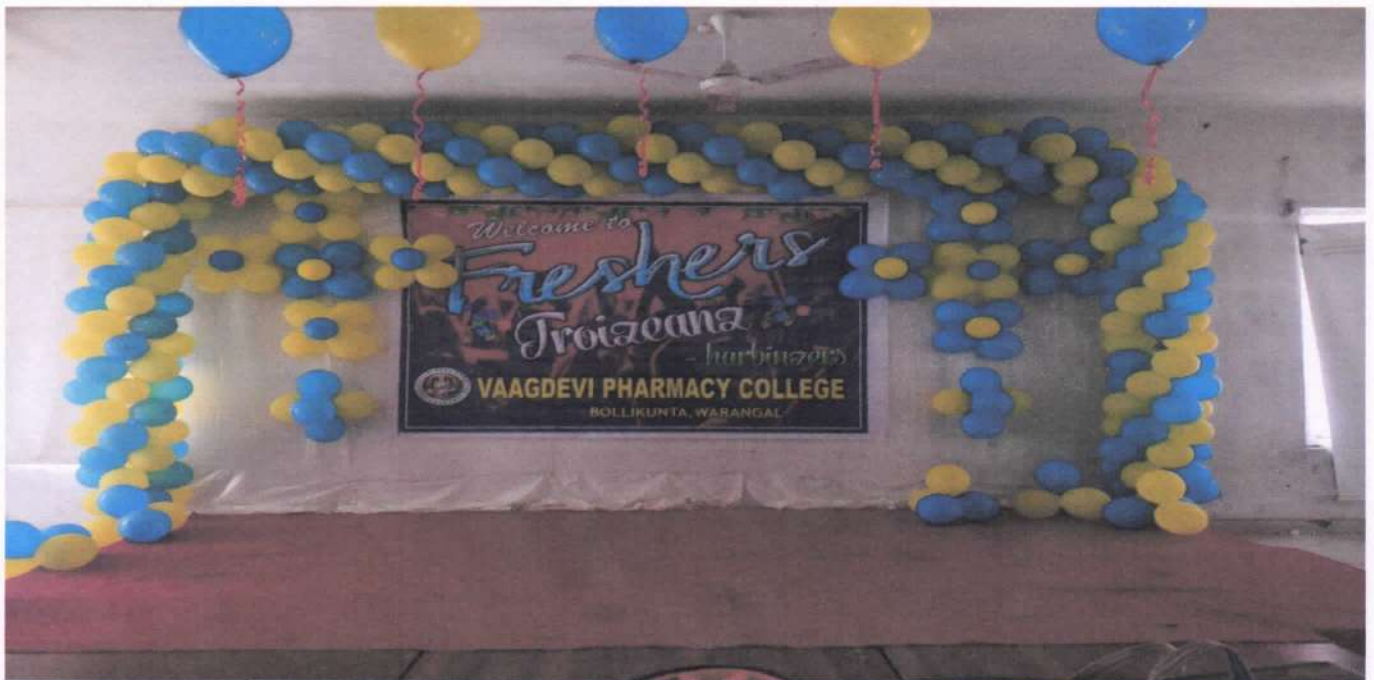

PHARMACIST DAY CELEBRATIONS

FRESHERS DAY CELEBRATIONS

Principal

Vaagdevi Pharmacy College
Bollikunta, Warangal - 506 005

Viswambhara Educational Society

VAAGDEVI PHARMACY COLLEGE

Approved by AICTE, PCI-New Delhi & Affiliated to JNTUH
P.O.BOLLIKUNTA, WARANGAL-506 005(Telangana State)