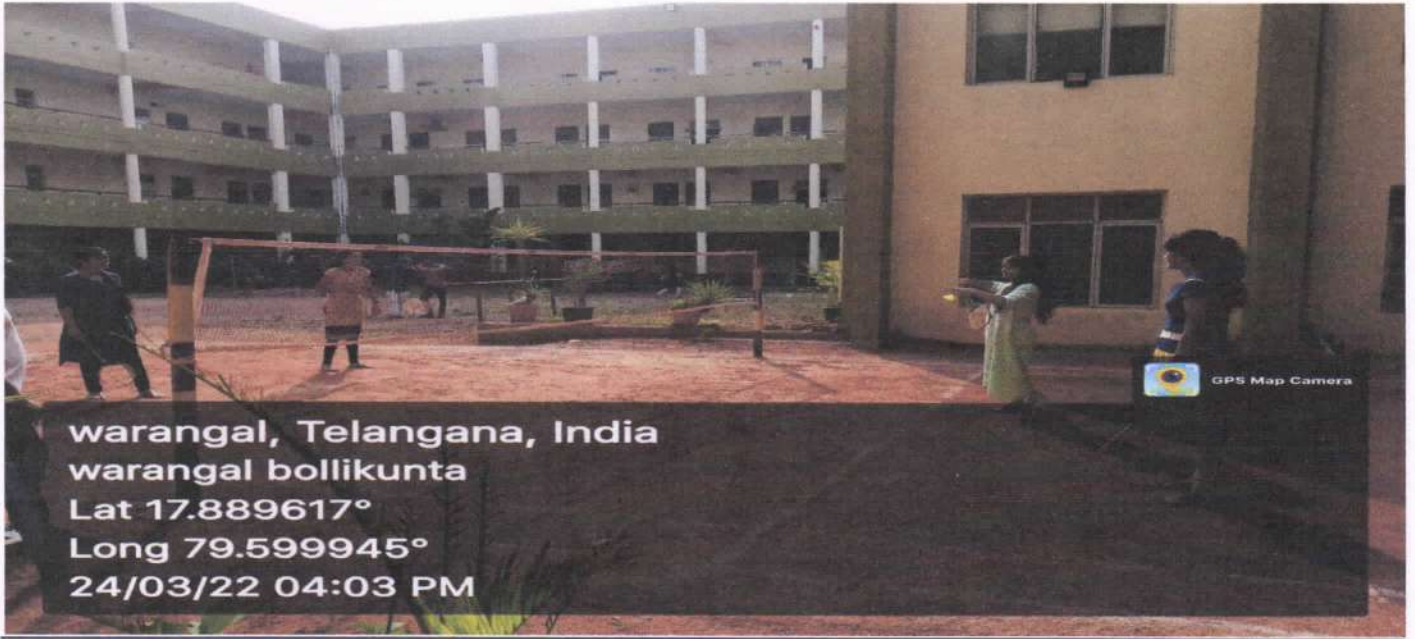

SHUTTLE

Principal
Vaagdevi Pharmacy College
Bollikunta, Warangal - 506 005