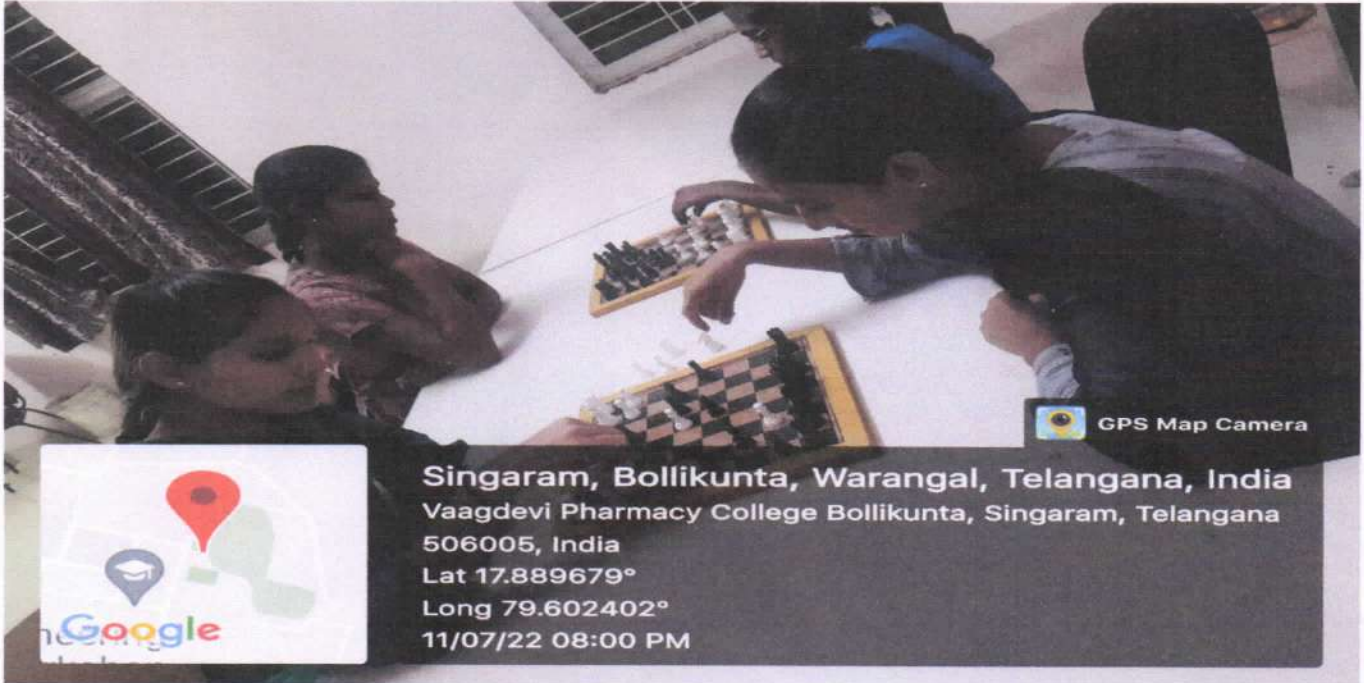

CHESS

Principal
Vaagdevi Pharmacy College
Bollikunta, Warangal - 506 005